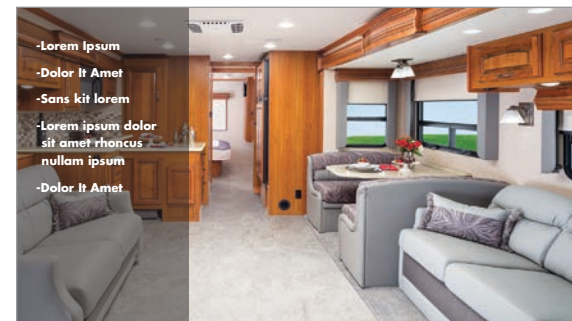

Tabletop Poster

Jayco
Generations of family fun.

SENECA

SEAMLESS FIBERGLASS FRONT CAP
The Seneca features a fully sealed, seamless fiberglass front cap to protect against leaks where it's needed the most. What's more, the cap-over bunk is rated at 750 pounds.